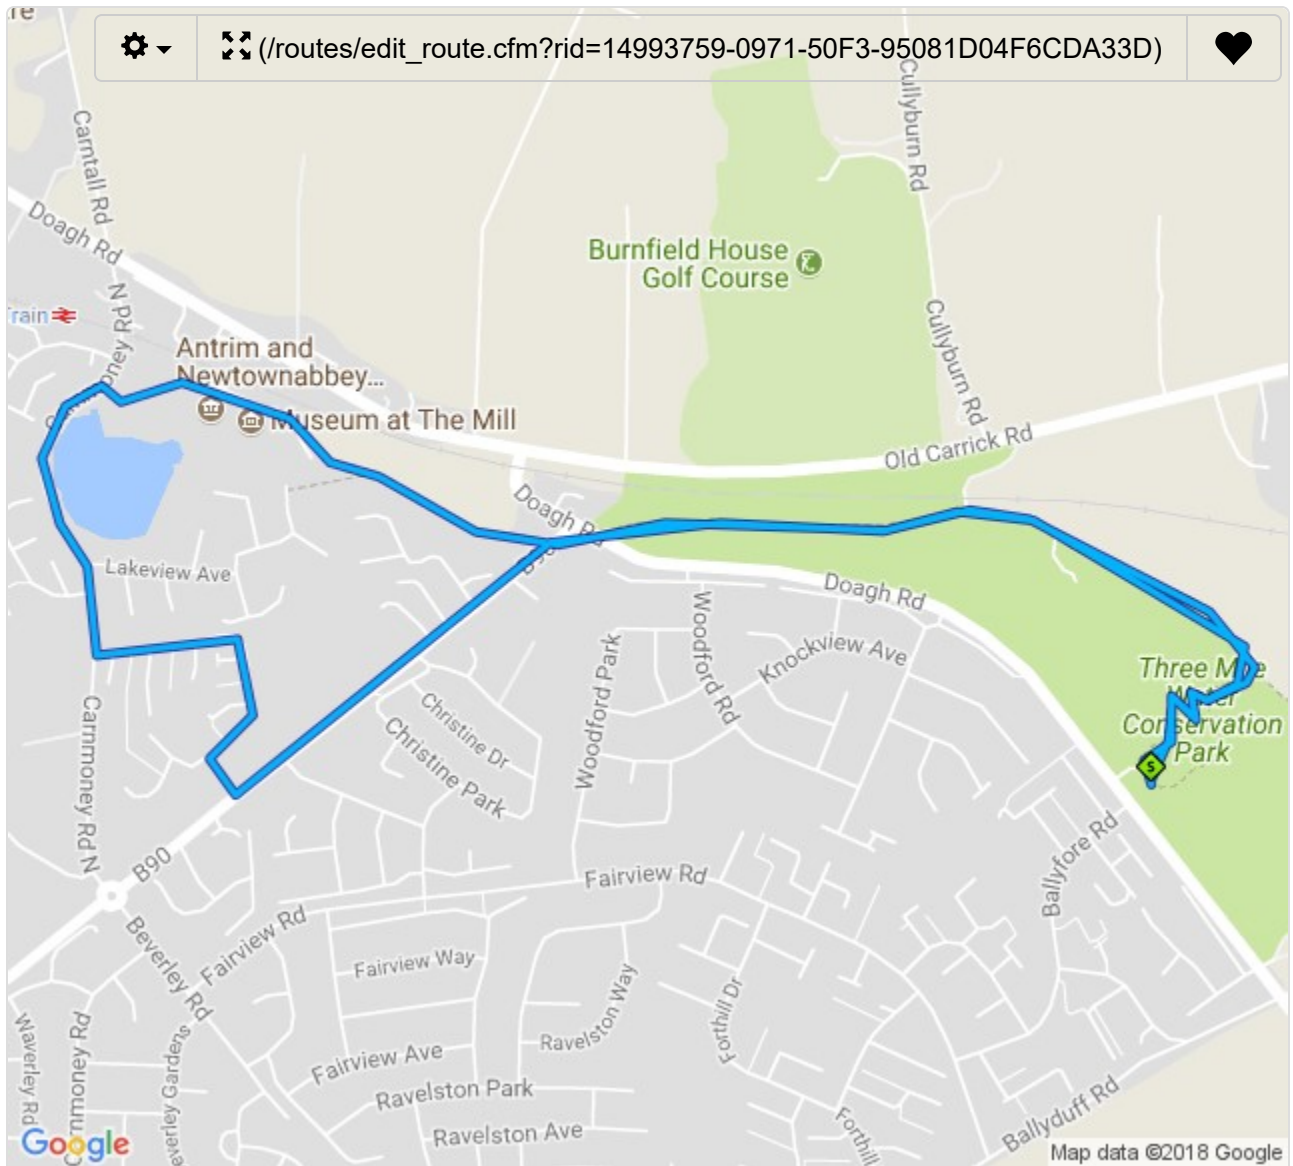

Mossley Dam and forest Walking Map in Northern Ireland (/running-routes/GB/Northern Ireland/), GB (/running-routes/GB/)

Created by guest

Mostly flat

(/routes/edit_route.cfm?rid=14993759-0971-50F3-95081D04F6CDA33D)

350								
300								
250	Max Ascent							0
200								
150	Max Descent	0.0	0.5	1.0	1.5	2.0	2.5	3.0
100								0
50	Total Ascent							0
0								
	Total Descent							0
Route elevation courtesy of Hey What's That? (http://www.heywhatsthat.com/?reflat=54.6910519925&reflng=-5.92792600393)								
Distance		3 miles						
Speed		3 mph						
Pace		20:00 mins/mile						
Time		1:00:00						
Calories		431.9						